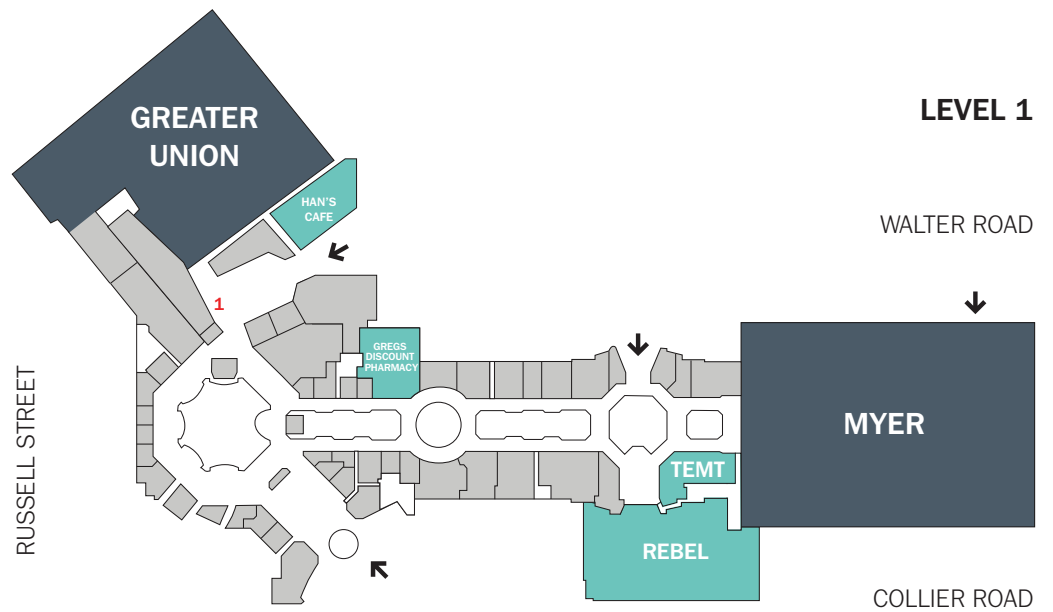

Galleria

Cnr Collier & Walter Roads, Morley WA 6062
 Telephone +61 8 9375 3228
galleriashoppingcentre.com.au

Galleria is a two-level major regional shopping centre located in Morley, Western Australia and the largest shopping centre in the north eastern suburbs of Perth. Galleria is anchored by Myer, Target, Kmart, Coles and Woolworths with a Greater Union cinema complex, and more than 170 specialty stores. The centre is a leading shopping and entertainment destination for Perth, offering a strong mix of fashion, food and fresh food shopping. Galleria provides local residents and families a convenient one-stop-shopping and dining experience.

 <p>8km From the CBD</p>	 <p>417,124 people in TTA</p>	<p>Anchored by</p> 
 <p>176 specialty stores</p>	 <p>80,793sqm Gross lettable area</p>	 <p>10.06m Foot traffic</p>

Source: Produced by Vicinity Data Science & Insights. This material is a derivative of ABS Data that can be accessed from the website of the Australian Bureau of Statistics at www.abs.gov.au.
 TTA: Total Trade Area

- MAJORS
- MINI MAJORS
- SPECIALTIES
- ENTRANCES →

Floor plan as at July 2017.