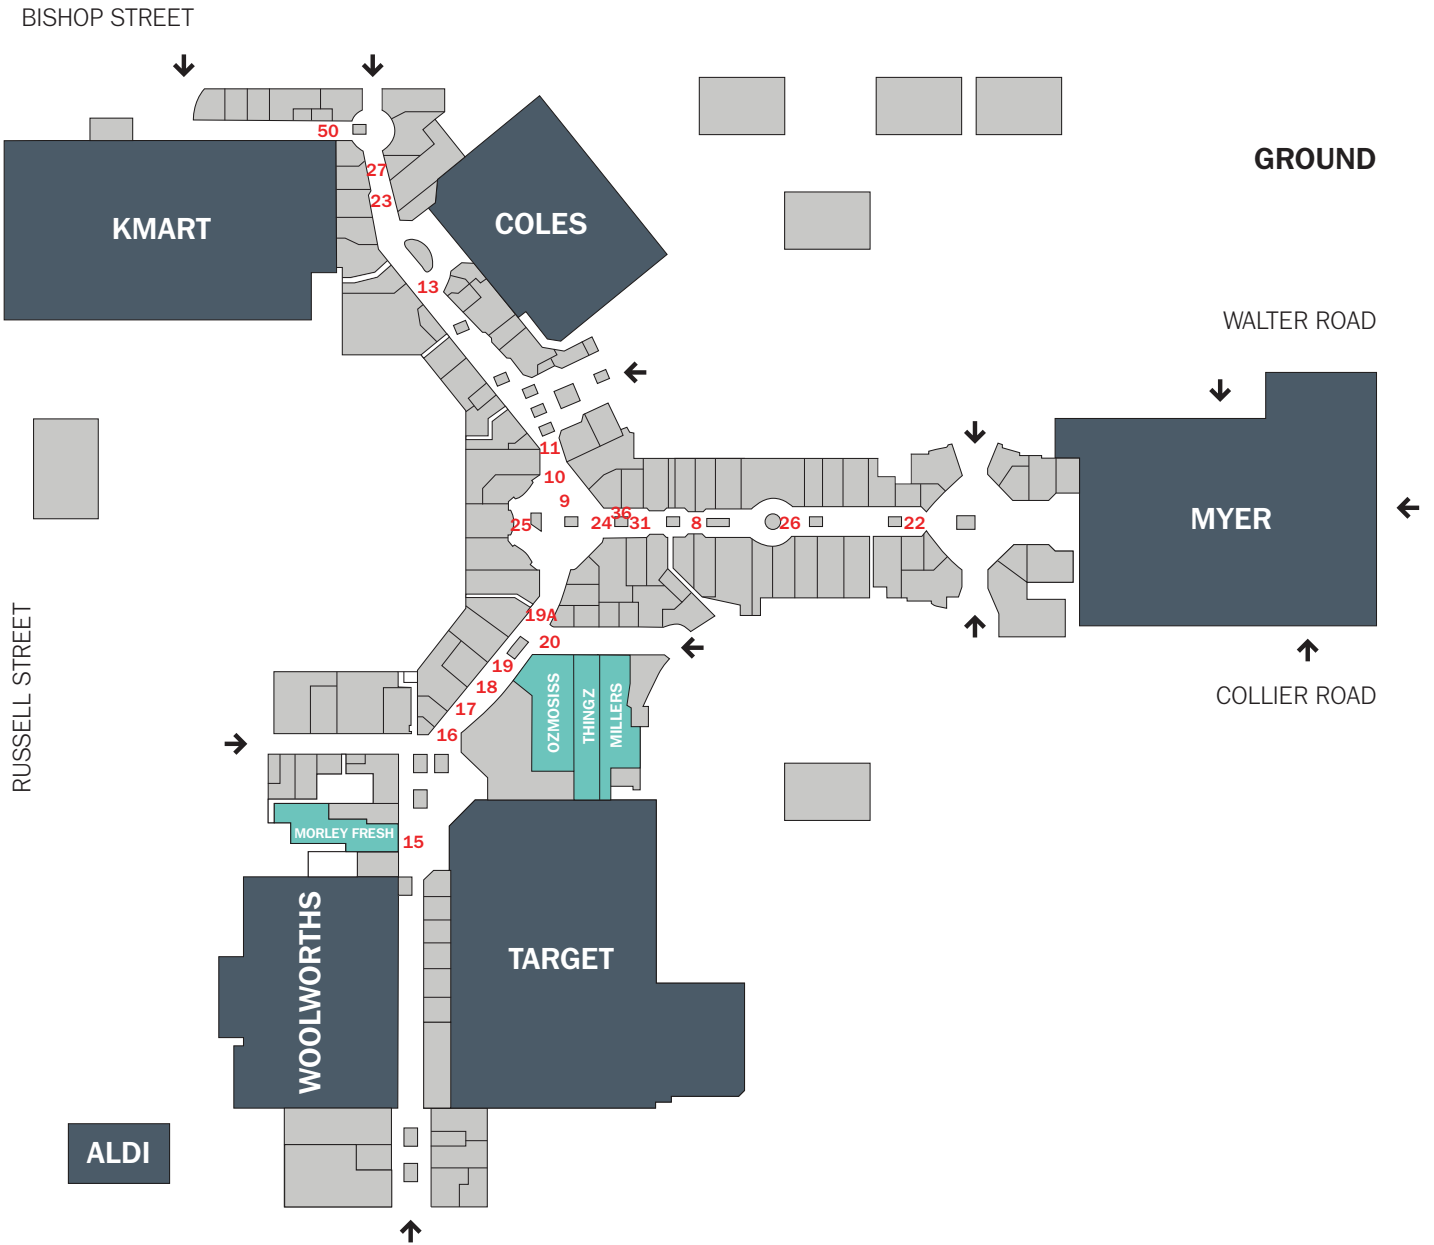

Galleria

Cnr Collier & Walter Roads, Morley WA 6062
 Telephone +61 8 9375 3228
galleriashoppingcentre.com.au

Galleria is a two-level major regional shopping centre located in Morley, Western Australia and the largest shopping centre in the north eastern suburbs of Perth. Galleria is anchored by Myer, Target, Kmart, Coles and Woolworths with a Greater Union cinema complex, and more than 170 specialty stores. The centre is a leading shopping and entertainment destination for Perth, offering a strong mix of fashion, food and fresh food shopping. Galleria provides local residents and families a convenient one-stop-shopping and dining experience.

 <p>8km From the CBD</p>	 <p>417,124 people in TTA</p>	<p>Anchored by</p> 
 <p>176 specialty stores</p>	 <p>80,793sqm Gross lettable area</p>	 <p>10.06m Foot traffic</p>

Source: Produced by Vicinity Data Science & Insights. This material is a derivative of ABS Data that can be accessed from the website of the Australian Bureau of Statistics at www.abs.gov.au.
 TTA: Total Trade Area

- MAJORS
- MINI MAJORS
- SPECIALTIES
- ENTRANCES →

Floor plan as at July 2017.