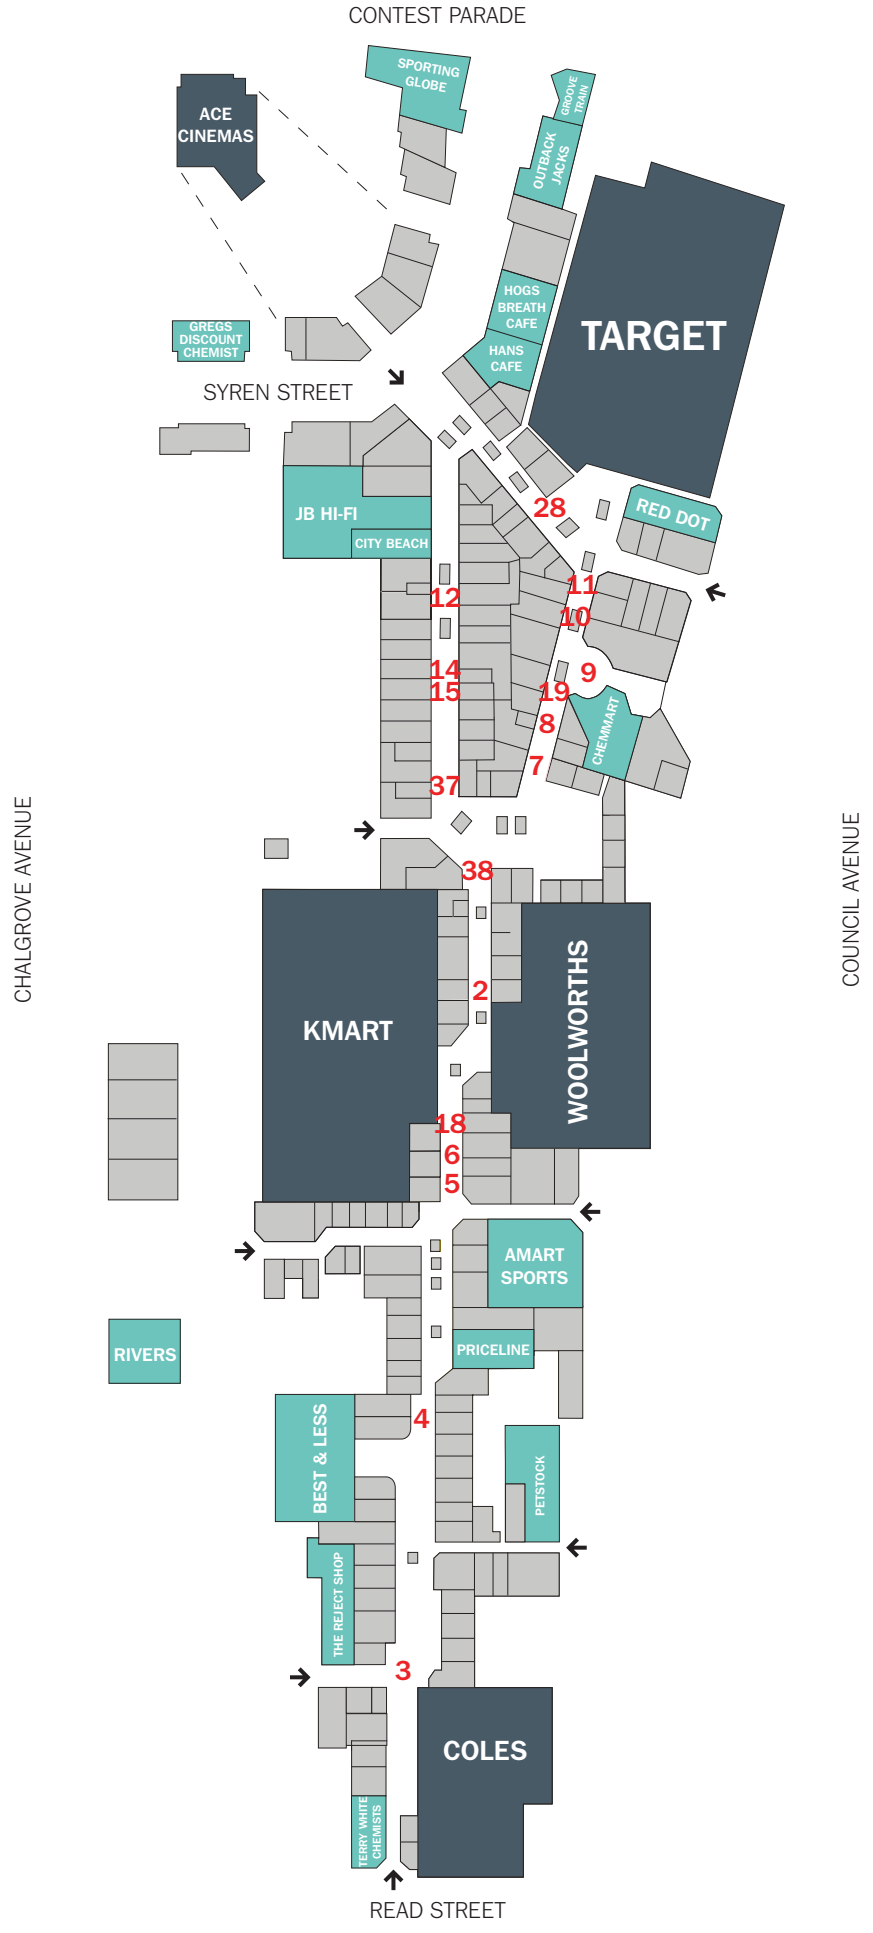

Rockingham Centre

1 Council Avenue, Rockingham WA 6168
 Telephone +61 8 9527 9155, Facsimile +61 8 9527 9581
rockinghamsc.com.au

Rockingham Centre is a single-level regional shopping centre located approximately 40km south-west of Perth's CBD and is the main shopping precinct in the Rockingham region. Anchored by Kmart, Target, Woolworths, Coles as well as Ace Cinemas, Best & Less, JB Hi-Fi and Rebel Sport and 160 specialty stores. Prominently located on the redeveloped Syren St, Rockingham Shopping Centre provides a unique mix of food, fashion, lifestyle and services. As a local community hub, Rockingham Shopping Centre offers local residents a one-stop shopping, dining and entertainment destination.

 <p>40km From the CBD</p>	 <p>227,589 people in TTA</p>	<p>Anchored by</p> 
 <p>166 specialty stores</p>	 <p>62,331sqm Gross lettable area</p>	 <p>6.9m Foot traffic</p>

Source: Produced by Vicinity Data Science & Insights. This material is a derivative of ABS Data that can be accessed from the website of the Australian Bureau of Statistics at www.abs.gov.au.
 TTA: Total Trade Area

- MAJORS
- MINI MAJORS
- SPECIALTIES
- ENTRANCES →

Floor plan as at July 2017.